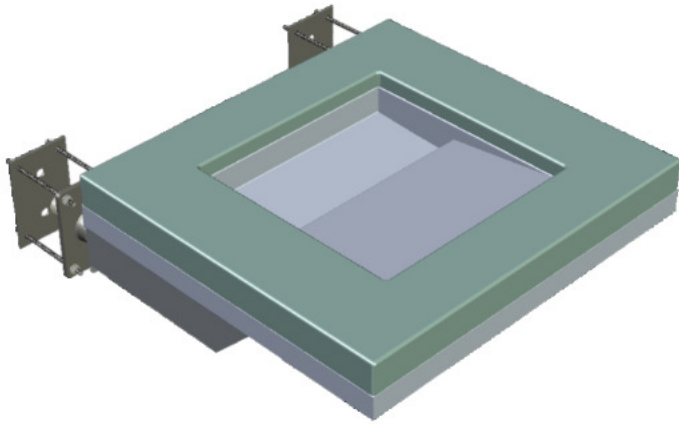

# 24" Ebb® Concept Wall Mounted

U.S. Design Patent D560,784

**Model Shown: 9108-WM-MC-S-RDC04-3669-S-LGT-NFD**  
 24" Ebb Concept Wall Mounted Deck, Standard Wall Arm/Carrier, Satin Finish Frame, Oceana Resin, Satin Finish 16" Long Shallow Ebb Basin, Undercounter LED Lighting (110 V); No Faucet Drilling

- **WALL MOUNTED 24" CAST RESIN DECK MADE EXCLUSIVELY FOR NEO-METRO'S EBB (HIDDEN DRAIN STAINLESS STEEL) BASIN**
- **Stainless Steel Frame Construction in Satin, Mira (High Polish) or White Powdercoat**
- **Colored Resin Deck - Custom color can be specified**
- **Deck in White Solid Surface is also Available**
- **Residential/Light Commercial Mounting Carrier is Supplied (Heavy-Duty Commercial Floor Mounted Carrier is also Available)**
- **Meets ADA Compliancy when 3669 Ebb Basin is Used** 
- **Attractive Under Counter LED Lighting is Available**

**24" Ebb® Concept Wall Mounted**

U.S. Design Patent D560,784

**Model Shown: 9108-WM-MC-S-RDC04-3669-S-LGT-NFD**  
 24" Ebb Concept Wall Mounted Deck, Standard Wall Arm/Carrier, Satin Finish Frame, Oceana Resin, Satin Finish 16" Long Shallow Ebb Basin, Undercounter LED Lighting (110 V); No Faucet Drilling