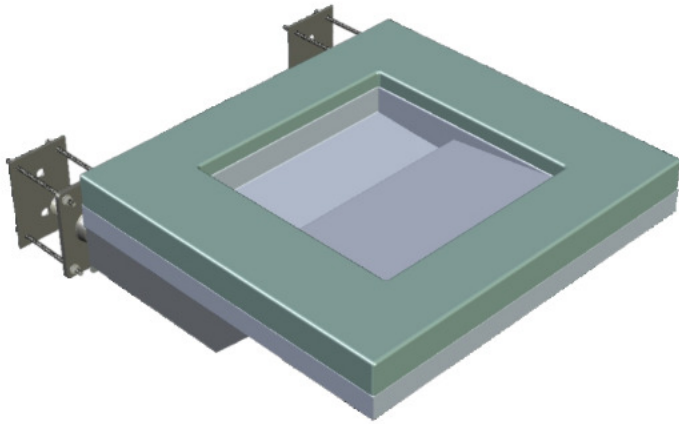

# 24" Ebb® Concept Wall Mounted

U.S. Design Patent D560,784

**Model Shown: 9108-WM-MC-S-RDC04-3669-S-LGT-NFD**  
 24" Ebb Concept Wall Mounted Deck, Standard Wall Arm/Carrier, Satin Finish Frame, Oceana Resin, Satin Finish 16" Long Shallow Ebb Basin, Undercounter LED Lighting (110 V); No Faucet Drilling

- **WALL MOUNTED 24" CAST RESIN DECK MADE EXCLUSIVELY FOR NEO-METRO'S EBB (HIDDEN DRAIN STAINLESS STEEL) BASIN**
- **Stainless Steel Frame Construction in Satin, Mira (High Polish) or White Powdercoat**
- **Colored Resin Deck - Custom color can be specified**
- **Deck in White Solid Surface is also Available**
- **Residential/Light Commercial Mounting Carrier is Supplied (Heavy-Duty Commercial Floor Mounted Carrier is also Available)**
- **Meets ADA Compliancy when 3669 Ebb Basin is Used** 
- **Attractive Under Counter LED Lighting is Available**

**24" Ebb® Concept Wall Mounted**

U.S. Design Patent D560,784

**Model Shown: 9108-WM-MC-S-RDC04-3669-S-LGT-NFD**  
 24" Ebb Concept Wall Mounted Deck, Standard Wall Arm/Carrier, Satin Finish Frame, Oceana Resin, Satin Finish 16" Long Shallow Ebb Basin, Undercounter LED Lighting (110 V); No Faucet Drilling